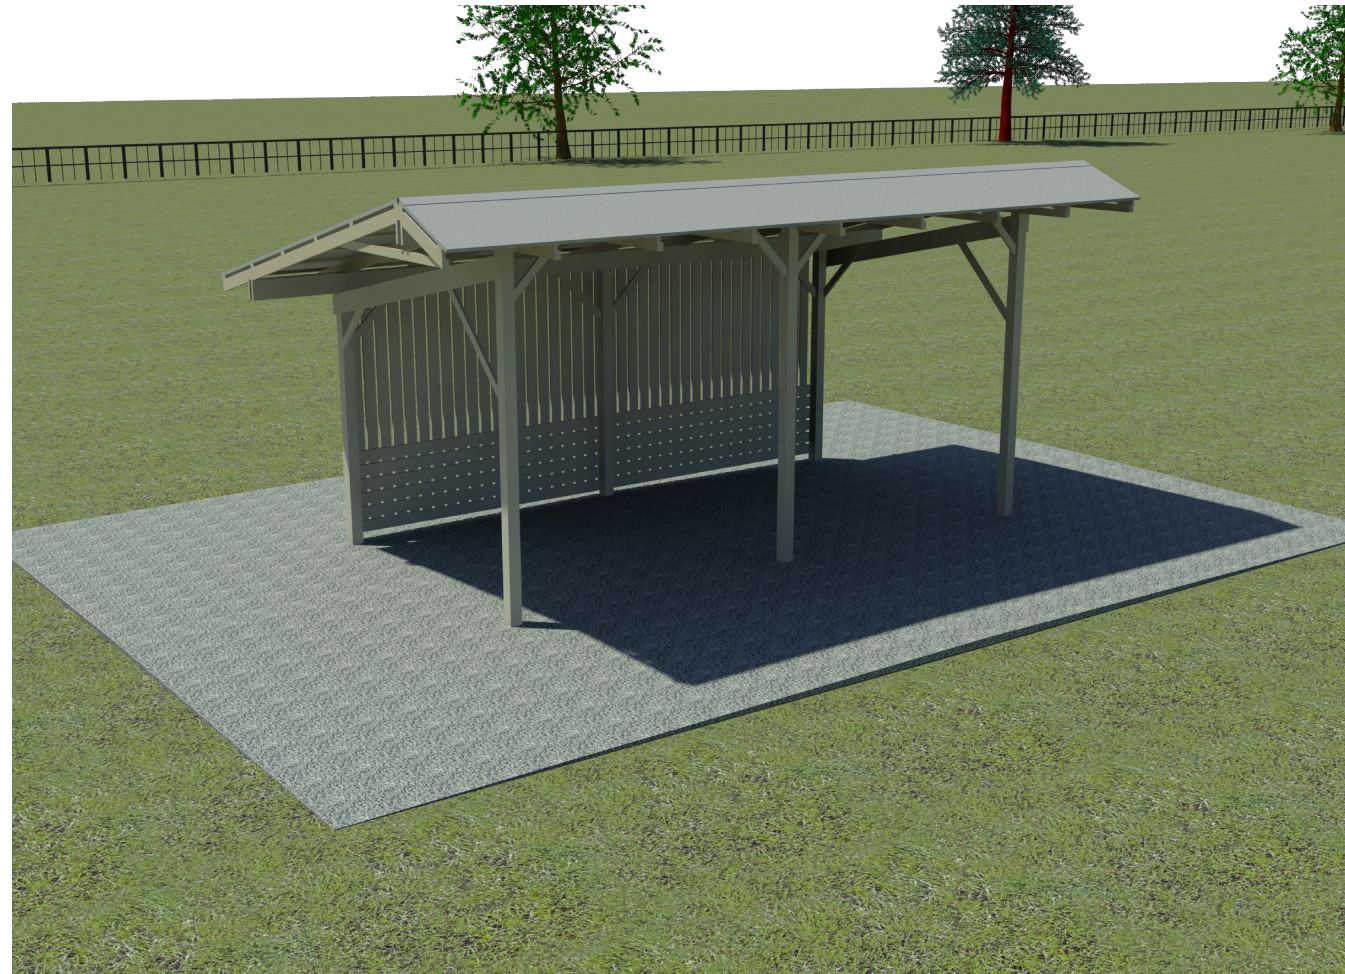

FRONT VIEW
DO NOT SCALE

FIGURE 1. DETAIL

TOP VIEW
DO NOT SCALE

SIDE VIEW
DO NOT SCALE

UNIVERSITY OF KENTUCKY - COLLEGE OF AGRICULTURE

LIVESTOCK SHADE ALT.
UNIVERSITY OF KENTUCKY
COLLEGE OF AGRICULTURE

DETAILS

- DRWGS FOR:
- INFORMATION
 - SUBMITTAL
 - APPROVAL
 - CONSTRUCTION
 - OTHER

SCALE: AS SHOWN

DRAWN BY: J. A.

FILE: LivestockshadeALT.dwg

DATE:

BIOSYSTEMS
AGRICULTURAL
ENGINEERING

BIOSYSTEMS AND
AGRICULTURAL ENGINEERING
DESIGN: